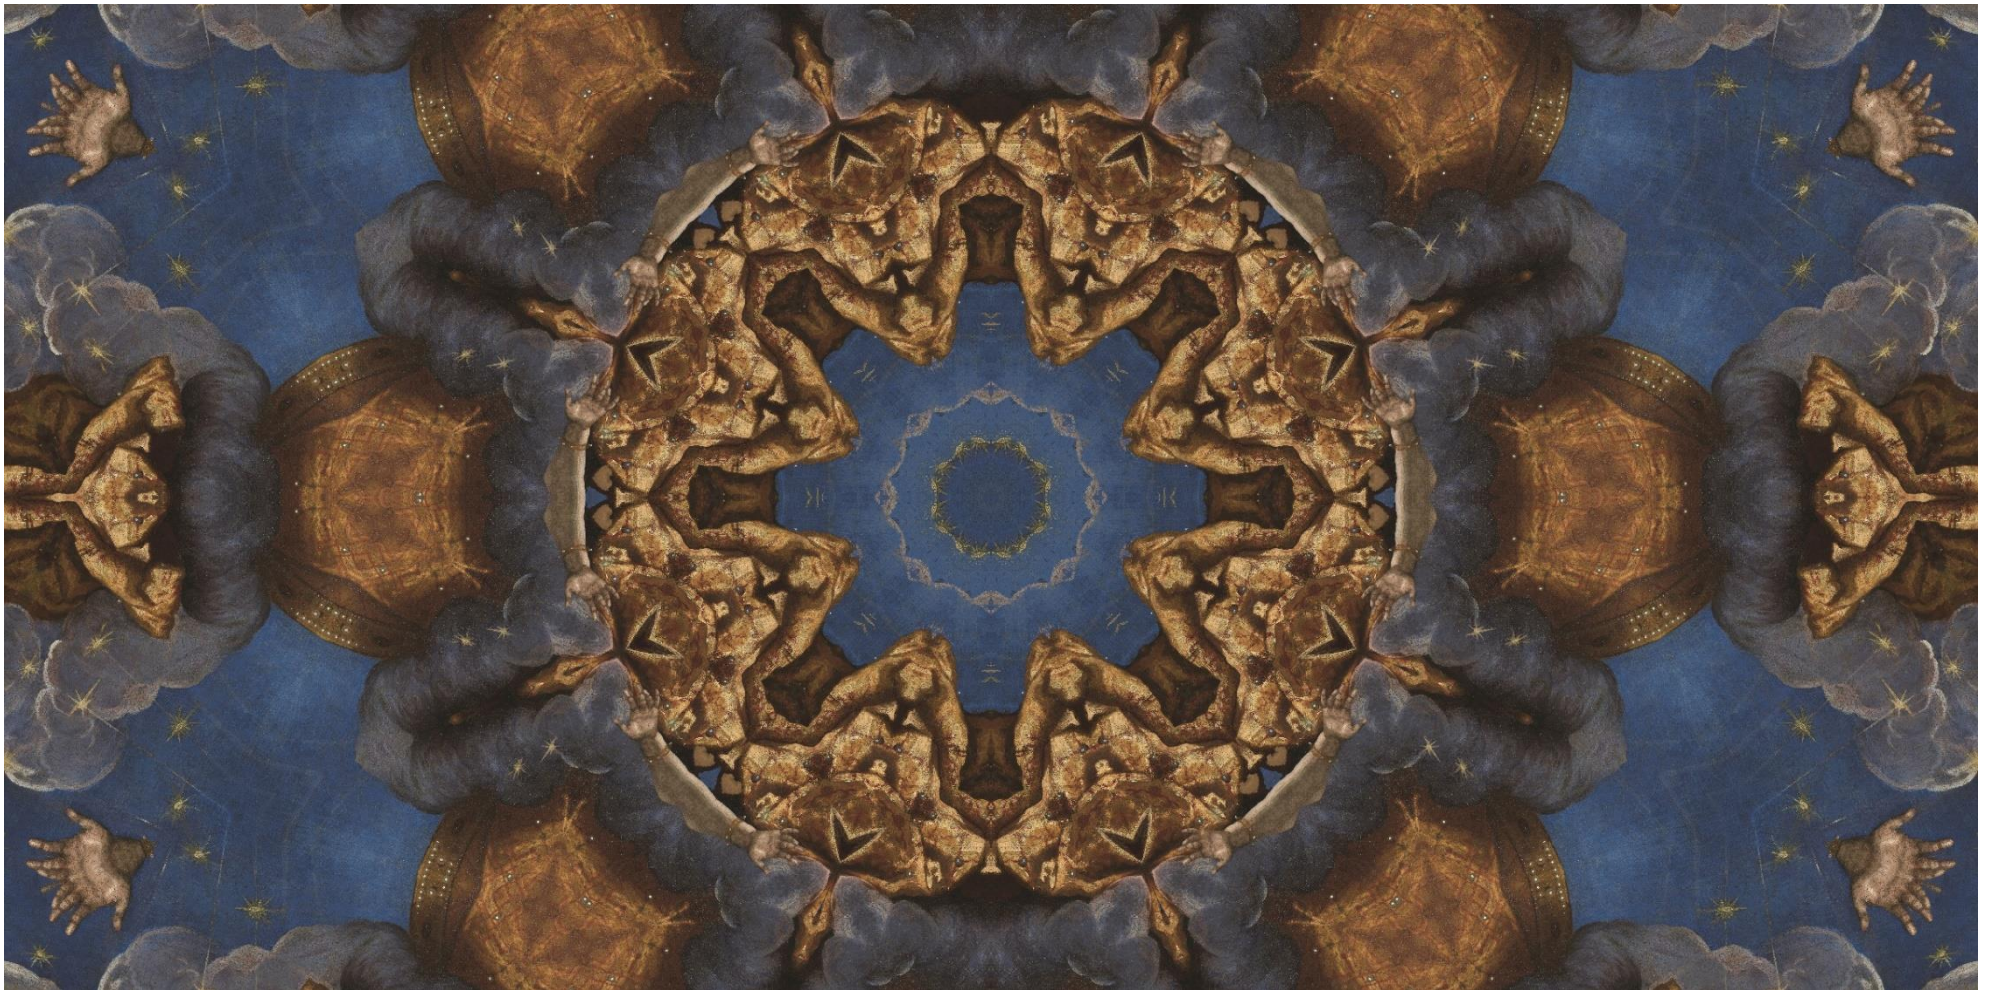

Skyward I. (original digital work, 2022, giclée print on canvas, 132 x 243 cm)

Inside The Vacuum Vessel (original digital work, 2022, giclée print on canvas, 132 x 243 cm)

Central Solenoidal Field I. (original digital work, 2022, giclée print on canvas, 132 x 243 cm)

Central Solenoidal Field II. (original digital work, 2022, giclée print on canvas, 132 x 243 cm)

Razzle Dazzle I. (original digital work, 2022, giclée print on canvas, 130 x 210 cm)

Razzle Dazzle II. (original digital work, 2022, giclée print on canvas, 132 x 243 cm)

Vincent and Roy / *Untitled Brushstrokes* (original digital work, 2022, giclée print on canvas, 132 x 243 cm)

Skyward II. (original digital work, 2022, giclée print on canvas, 132 x 243 cm)

Flower Power 220316 (original digital work, 2022, giclée print on canvas, 132 x 243 cm)

Night-Spell I. (original digital work, 2022, giclée print on canvas, 120 x 240 cm)